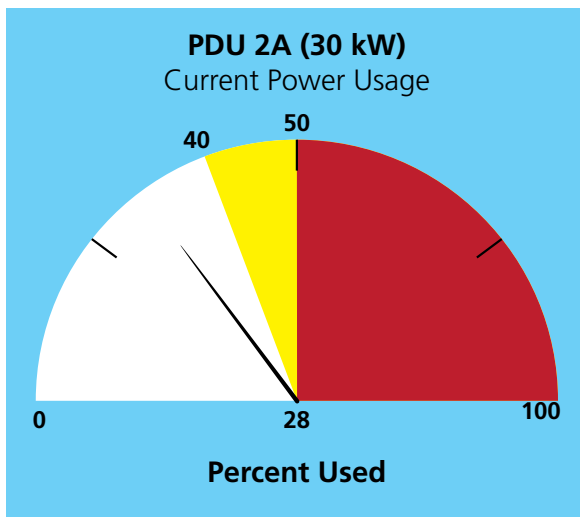

Capacity Considerations

- Co-lo Sizing
- Data Center Relocation
- M&A Planning
- Data Center Strategy
- Data Center Optimization
- Power Utilization & Efficiency
- Infrastructure Inventory
- Redundancy-Availability
- Equipment Deployment
- Data Center Operations
- Change Management

WHY ICS?

ICS consultants understand a fundamental principal...To know where you are going, you need to know where you are starting from...

Experience: Every one of our consultants have been in your shoes, and we believe that makes a distinct difference in how we engage and advise our clients. Our consultants draw on decades of experience as senior managers for IT and data center operations at Fortune 500 companies. They understand the demands of complex data center management and planning, giving you a strategic partner who understands your technical, business and operational challenges.

Methodology: During the 18 years that ICS has been in business, we have devised a methodology based on industry best practices and proven results. Our consultants know how to get things done effectively and quickly, leveraging innovative toolsets and automated processes to expedite results.

The Data Center Experts • www.ics-corporate.com
844.432.8326 • 2475 Northwinds Pkwy, Suite 200 • Alpharetta, GA 30009